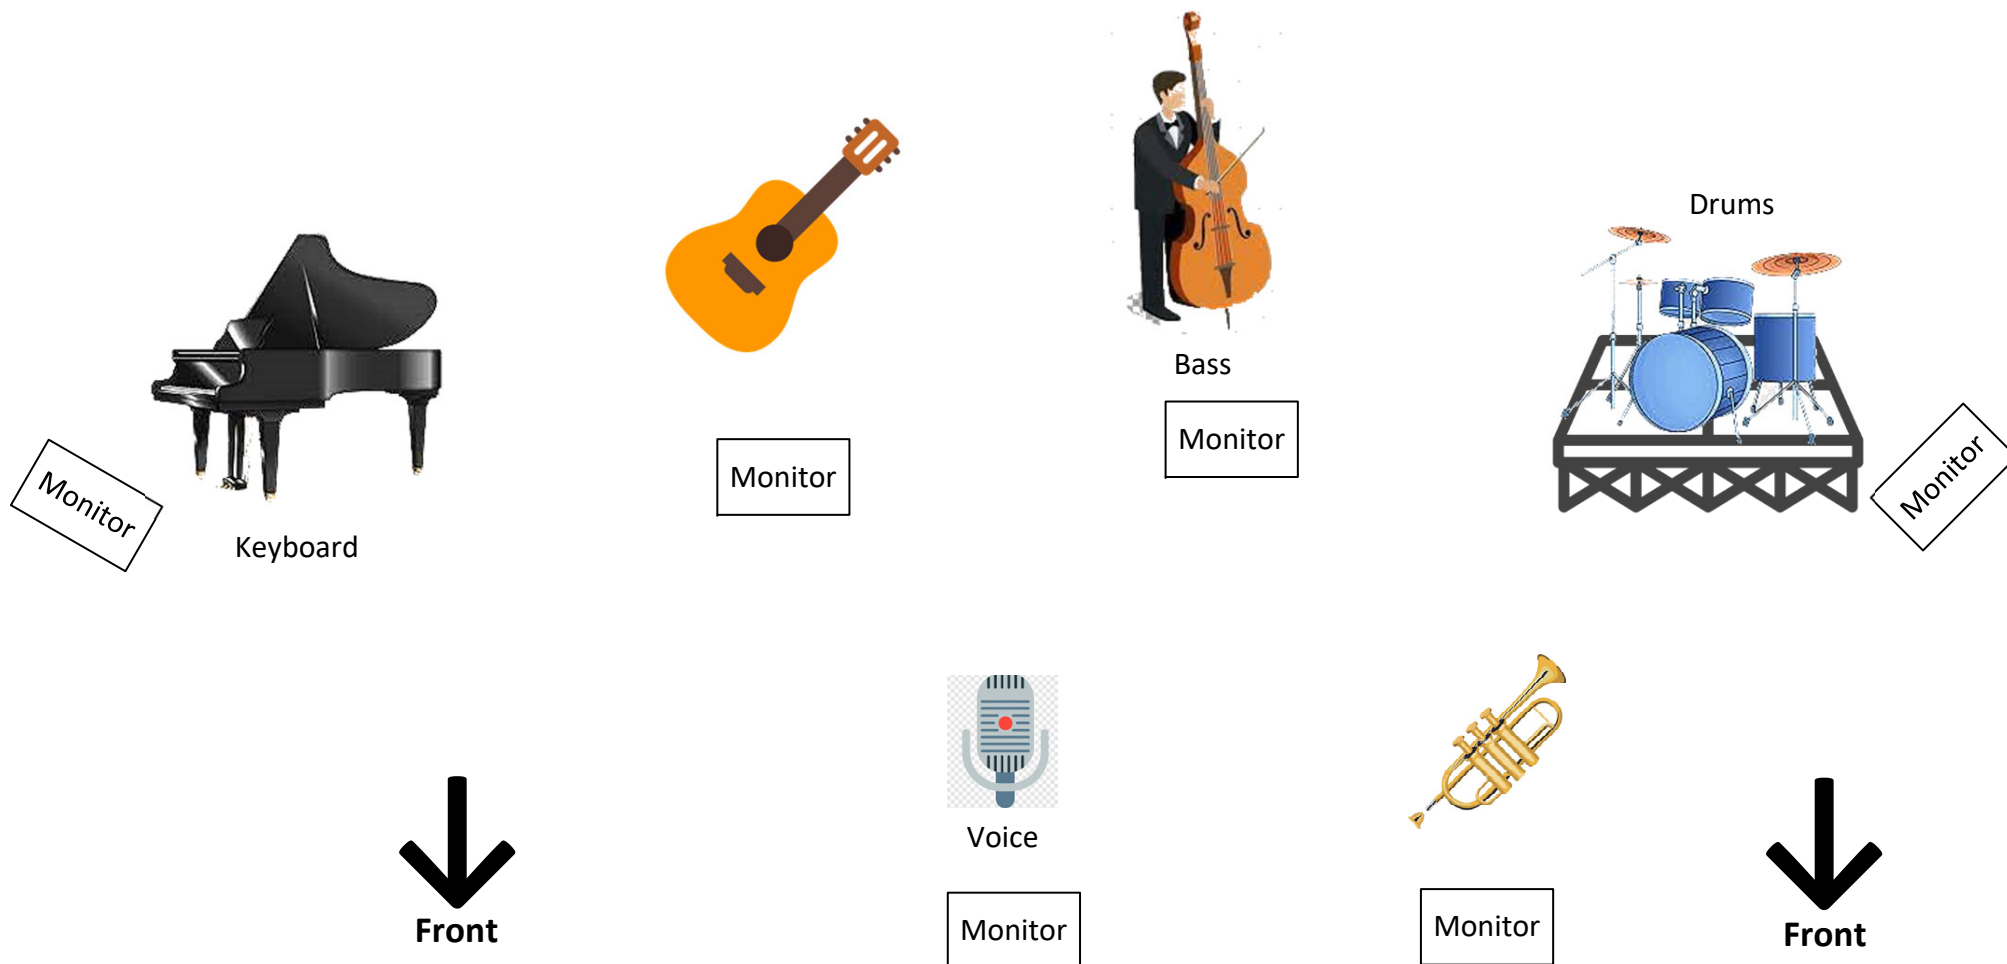

Kelly Joyce 6 xtet stage plot rev 1

Referente tecnico: Stefano Serafini mob. 335/5429775 - info@stefanoserafini.it